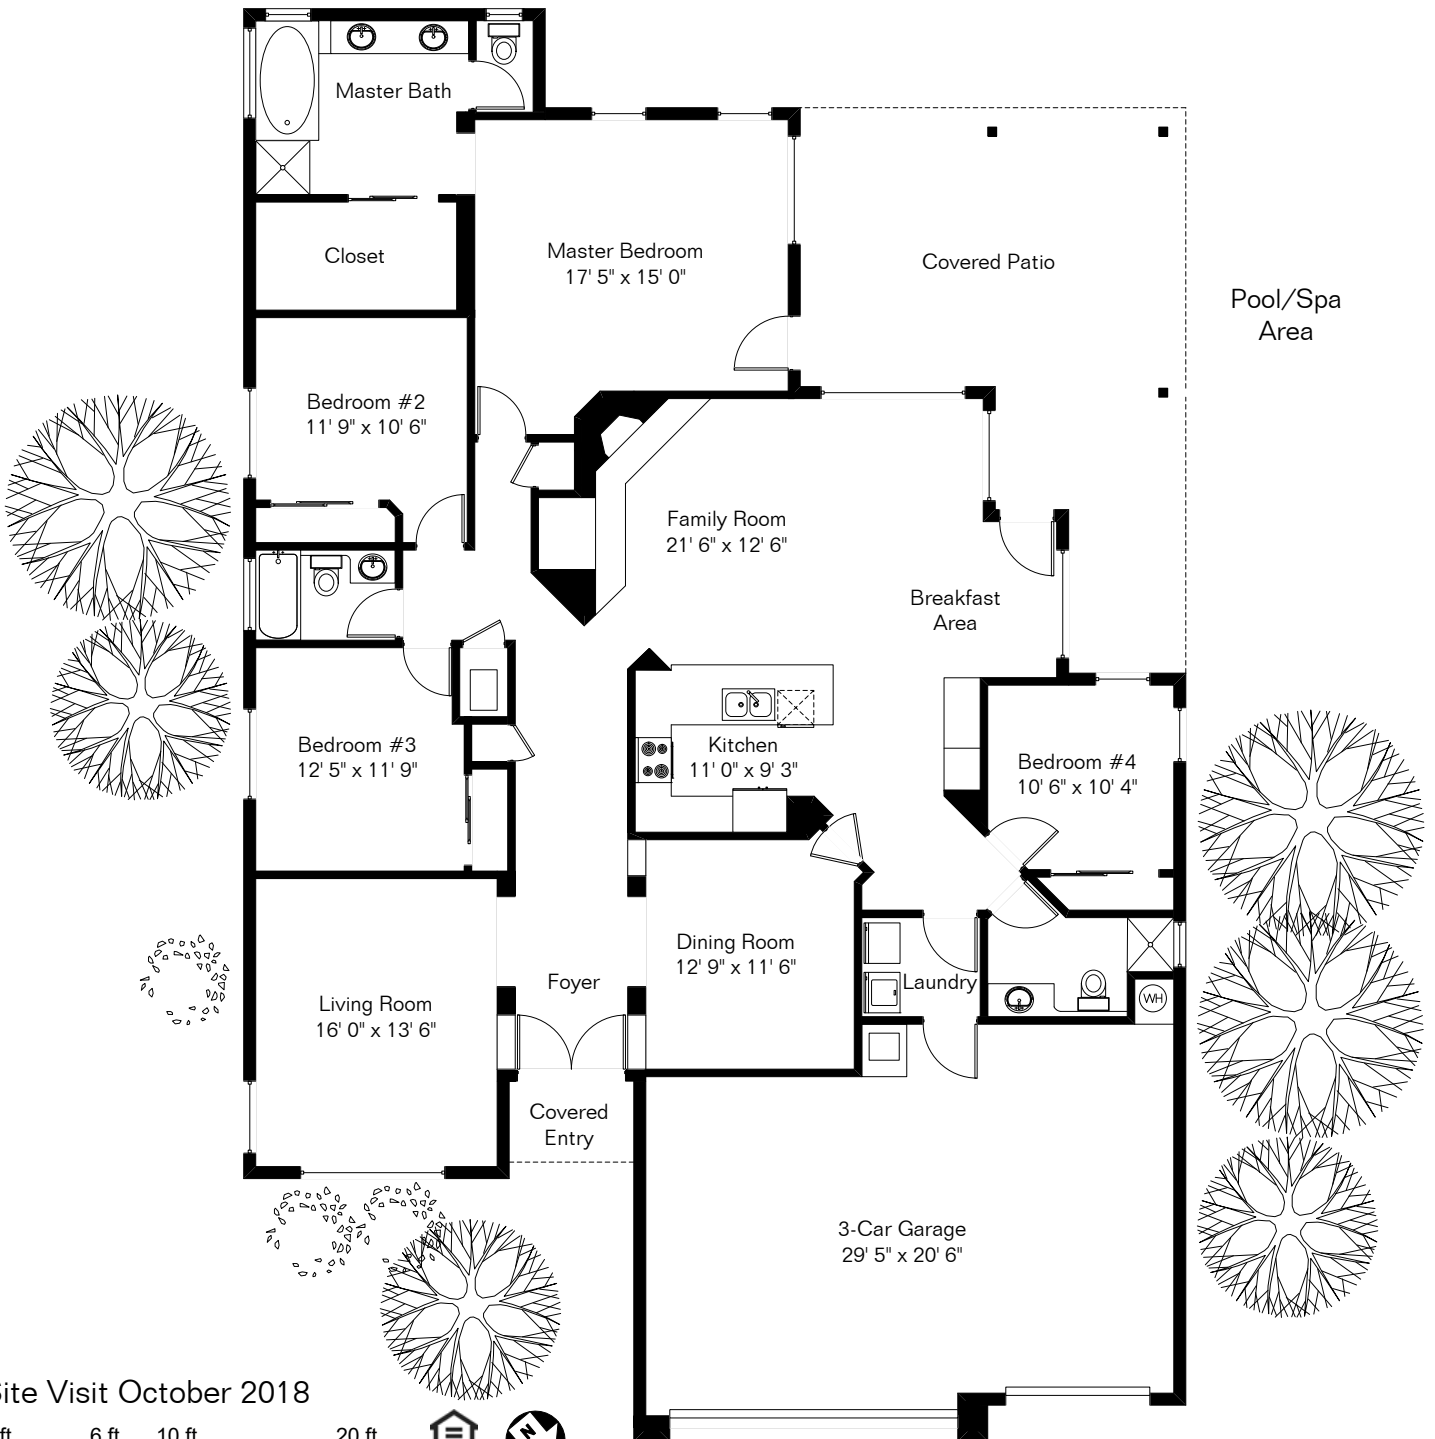

The square footages and room size information are deemed to be reliable but are not guaranteed and should be independently verified.

5409 N Crescent Ridge Dr

Living Area 2,472 Sq Ft
Garage 636 Sq Ft

Site Visit October 2018

0 ft. 6 ft. 10 ft. 20 ft.

Copyright 2018 Floor Plans First! LLC
All Rights Reserved.

www.FloorPlansFirst.com

Toll Free (877) 887-1500
Voice (520) 881-1500
Fax (520) 791-7701